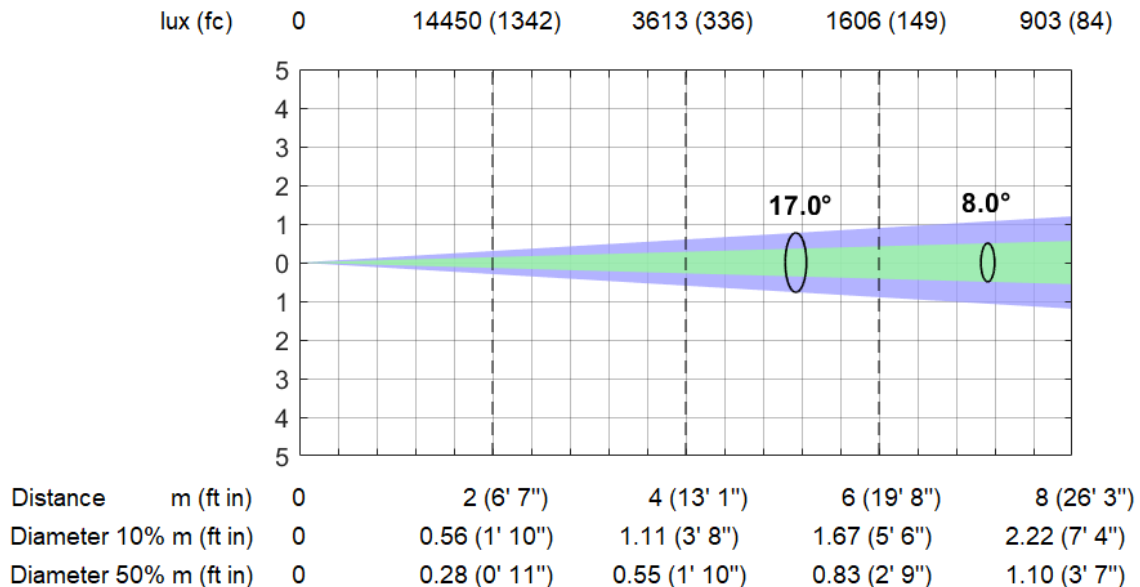

\*Lumen values detected with integrating sphere

### BOOST Mode - Min. Zoom (17° 10% - 8° 50%)

**Total Output: 1820 lumens**

### REGULATED Mode - Min. Zoom (17° 10% - 8° 50%)

**Total Output: 1750 lumens**

Distance	m (ft in)	0	2 (6' 7")	4 (13' 1")	6 (19' 8")	8 (26' 3")
Diameter 10% m (ft in)		0	4.00 (13' 1")	8.00 (26' 3")	12.00 (39' 4")	16.00 (52' 6")
Diameter 50% m (ft in)		0	2.46 (8' 1")	4.92 (16' 2")	7.38 (24' 3")	9.84 (32' 3")