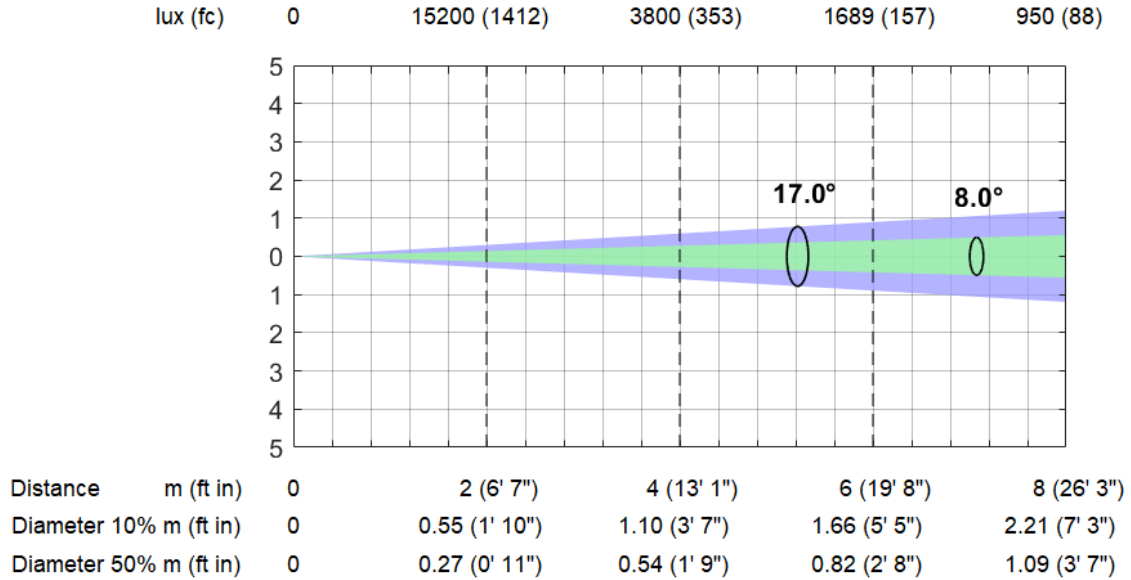

\*Lumen values detected with integrating sphere

### BOOST Mode - Min. Zoom (17° 10% - 8° 50%)

**Total Output: 1820 lumens**

### REGULATED Mode - Min. Zoom (17° 10% - 8° 50%)

**Total Output: 1750 lumens**

Distance	m (ft in)	0	2 (6' 7")	4 (13' 1")	6 (19' 8")	8 (26' 3")
Diameter 10% m (ft in)		0	4.00 (13' 1")	8.00 (26' 3")	12.00 (39' 4")	16.00 (52' 6")
Diameter 50% m (ft in)		0	2.46 (8' 1")	4.92 (16' 2")	7.38 (24' 3")	9.84 (32' 3")