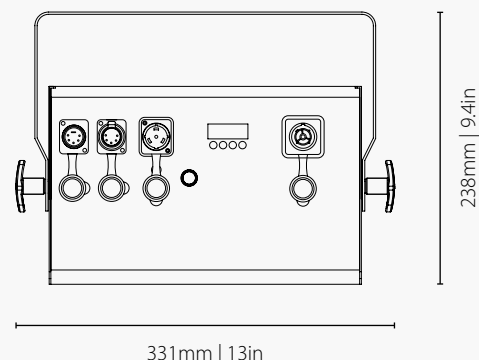

Optical

Beam angle	120° fixed angle
Colours	2.700K - 6.000K
Refresh rate	Adaptable 1-20 kHz
Strobe	0-20 Hz
CRI	94,8Ra

Physical

W x H x D	331 x 238 x 150 mm | 13.0 x 9.4 x 5.9 in
W x H x D packing	400 x 290 x 190 mm | 15.7 x 11.4 x 7.5 in
W x H x D 2 pcs packing	420 x 320 x 410 mm | 16.5 x 12.6 x 16.1 in
Net weight	4,8kg | 10,6lb
Gross weight	5,7kg | 12,6lb
Gross weight 2 pcs	11,9kg | 26,2lb
Cooling	Conventional, no fans

Mounting

Hanging	3x 13mm hole
Standing	n/a
2nd suspension/safety wire	1x eye on the side top of the fixture to pass a safety wire or carabiner

Control

Menu	TFT display with 4 buttons
Control	DMX512, RDM, manual dimming & CCT button
DMX mode	2/3/6 channels
Dimmer mode	16-bit dimming
In/Link	XLR 5-Pin
Zoom	N/A
Movement	One hand tilt locking

Electrical

Fixture rated power	120W
LED engine	180x white SMD LED
Input power	100 – 240V ~ 50/60 Hz Auto switching power supply or battery input 12-24 V DC
In/Link	powerCON TRUE1 | max link current: 10A

All specifications are subjected to change without prior notice.

AED Distribution NV, Bedrijvenpark De Veert 13/004, 2830 Willebroek, Belgium
+32 3 860 76 50 - info@luxibel.com
www.luxibel.com