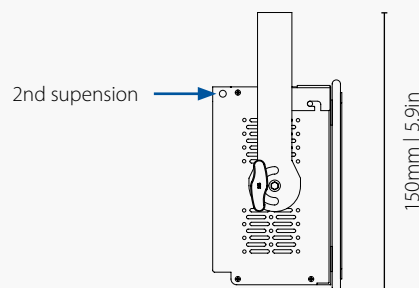

Optical

Beam angle	120° fixed angle
Colours	2.700K - 6.000K
Refresh rate	Adaptable 1-20 kHz
Strobe	0-20 Hz
CRI	94,8Ra

Physical

W x H x D	331 x 238 x 150 mm | 13.0 x 9.4 x 5.9 in
W x H x D packing	400 x 290 x 190 mm | 15.7 x 11.4 x 7.5 in
W x H x D 2 pcs packing	420 x 320 x 410 mm | 16.5 x 12.6 x 16.1 in
Net weight	4,8kg | 10,6lb
Gross weight	5,7kg | 12,6lb
Gross weight 2 pcs	11,9kg | 26,2lb
Cooling	Conventional, no fans

Mounting

Hanging	3x 13mm hole
Standing	n/a
2nd suspension/safety wire	1x eye on the side top of the fixture to pass a safety wire or carabiner

Control

Menu	TFT display with 4 buttons
Control	DMX512, RDM, manual dimming & CCT button
DMX mode	2/3/6 channels
Dimmer mode	16-bit dimming
In/Link	XLR 5-Pin
Zoom	N/A
Movement	One hand tilt locking

Electrical

Fixture rated power	120W
LED engine	180x white SMD LED
Input power	100 – 240V ~ 50/60 Hz Auto switching power supply or battery input 12-24 V DC
In/Link	powerCON TRUE1 | max link current: 10A

All specifications are subjected to change without prior notice.

AED Distribution NV, Bedrijvenpark De Veert 13/004, 2830 Willebroek, Belgium
+32 3 860 76 50 - info@luxibel.com
www.luxibel.com