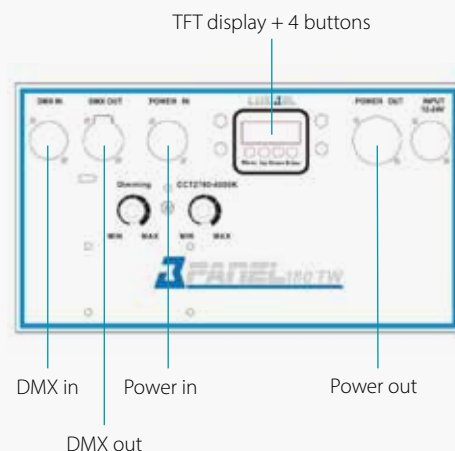

Optical

Beam angle	120° fixed angle
Colours	2.700K - 6.000K
Refresh rate	Adaptable 1-20 kHz
Strobe	0-20 Hz
CRI	94,8Ra

Physical

W x H x D	331 x 238 x 150 mm | 13.0 x 9.4 x 5.9 in
W x H x D packing	400 x 290 x 190 mm | 15.7 x 11.4 x 7.5 in
W x H x D 2 pcs packing	420 x 320 x 410 mm | 16.5 x 12.6 x 16.1 in
Net weight	4,8kg | 10,6lb
Gross weight	5,7kg | 12,6lb
Gross weight 2 pcs	11,9kg | 26,2lb
Cooling	Conventional, no fans

Mounting

Hanging	3x 13mm hole
Standing	n/a
2nd suspension/safety wire	1x eye on the side top of the fixture to pass a safety wire or carabiner

Control

Menu	TFT display with 4 buttons
Control	DMX512, RDM, manual dimming & CCT button
DMX mode	2/3/6 channels
Dimmer mode	16-bit dimming
In/Link	XLR 5-Pin
Zoom	N/A
Movement	One hand tilt locking

Electrical

Fixture rated power	120W
LED engine	180x white SMD LED
Input power	100 – 240V ~ 50/60 Hz Auto switching power supply or battery input 12-24 V DC
In/Link	powerCON TRUE1 | max link current: 10A

All specifications are subjected to change without prior notice.

AED Distribution NV, Bedrijvenpark De Veert 13/004, 2830 Willebroek, Belgium
+32 3 860 76 50 - info@luxibel.com
www.luxibel.com