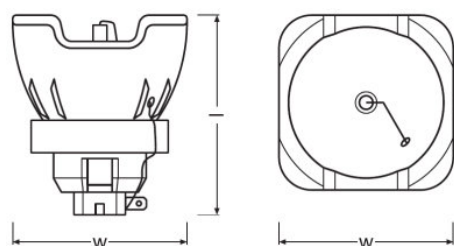

Product datasheet

Technical data

Electrical data

Nominal wattage	440.00 W
Nominal current	4.4 A
Nominal voltage	75.0 V

Photometrical data

Nominal luminous flux	22800 lm
Color temperature	7000 K
Color rendering index Ra	80

Dimensions & weight

Diameter	11.8 mm
Length	71.0 mm
Arc length	1.3 mm

Lifespan

Lifespan	1500 h
----------	--------

Capabilities

Burning position	Any
------------------	-----

Certificates & standards

EEI – Energy Label	A
--------------------	---