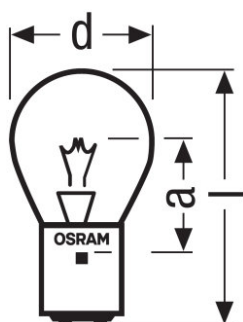

### Technical data

#### Dimensions & weight

Diameter	35.0 mm
Length	67.0 mm
Light center length (LCL)	30.0 mm