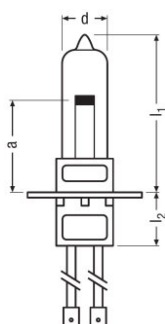

### Technical data

#### Dimensions & weight

Diameter	13.5 mm
Length	50.0 mm
Mounting length	16.0 mm
Length with base excl. base pins/connection	30.00 mm
Light center length (LCL)	16.0 mm