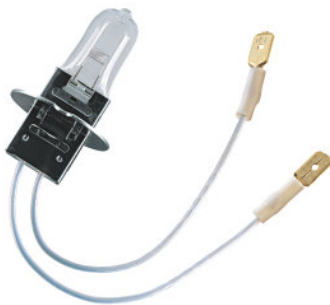

64318 A 45-15

Halogen lamps, current-controlled with PK30d base

Areas of application

- Airfield lighting

Product family benefits

- Reduced operation and maintenance costs due to long lifetime
- Instant and constant light output over the lamp life
- Flicker-free operation
- Mercury-free

Product family features

- Dimmable
- Available with connector combinations A, B, C/Z on request
- Infrared radiation output that provides light in the worst of conditions