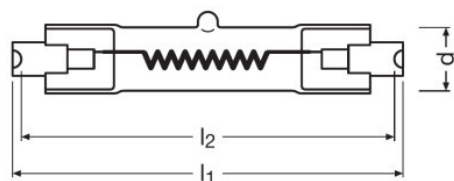

Product datasheet

Technical data

Product information

Order reference	64571 DXX P2/13
-----------------	-----------------

Electrical data

Nominal wattage	800.00 W
Nominal voltage	240...250 V
On-mode power	820.0 W
Energy consumption in on-mode	820 kWh/1000h

Dimensions & weight

Diameter	17.0 mm
Length	74.9 mm
Length with base excl. base pins/connection	78.30 mm

Lifespan

Lifespan	75 h
----------	------

Product datasheet

Additional product data

Base (standard designation)	R7s
-----------------------------	-----