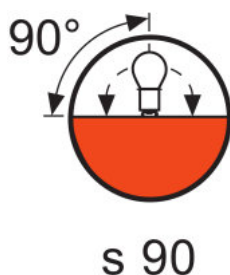

Product datasheet

Filament Dimensions Length (in)	0.7480 in
Filament Dimensions Length (mm)	19 mm
Filament Dimensions Width (in)	0.787 in
Filament Dimensions Width (mm)	20 mm

Additional product data

Operating Position	s 90
Class	C (gas)

Packaging Information

Product number	EAN/UPC	Packaging	Quantity	Outside dimensions l x w x h	Gross weight
54540	4008321654021	Folding box (SKU)	1	8.7 in x 3.5 in x 3.7 in	0.7 lb
54540	4008321984289	Shipping box (Case)	6	11.4 in x 8.4 in x 10.5 in	6.2 lb

The mentioned product code describes the smallest quantity unit which can be ordered. One shipping unit can contain one or more single products. When placing an order, for the quantity please enter single or multiples of a shipping unit.

Disclaimer

OSRAM does not accept liability for errors, changes and omissions.