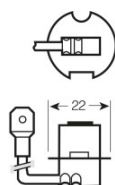

Product datasheet

Technical data

Electrical data

Power input	68 W ¹⁾
Nominal voltage	12.0 V
Nominal wattage	55.00 W
Test voltage	13.2 V

¹⁾ Maximum

Photometrical data

Luminous flux	1450 lm
Luminous flux tolerance	±15 %

Dimensions & weight

PK22s
IEC 7004-47
DIN 49742

IEC 7005-47
DIN 49762

Length	42.0 mm
Diameter	11.5 mm
Product weight	6.55 g

Lifespan

Lifespan B3	400 h
Lifespan Tc	650 h

Additional product data

Base (standard designation)	PK22s
-----------------------------	-------