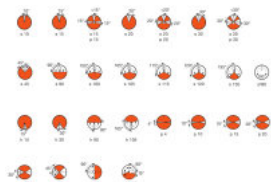

Product datasheet

Additional product data

Operating Position	p 90/15
Class	C (gas)

Packaging Information

Product number	EAN/UPC	Packaging	Quantity	Outside dimensions l x w x h	Gross weight
54123	4050300006789	Folding box (SKU)	1	1.8 in x 1.8 in x 2.3 in	0.1 lb
54123	4050300946399	Shipping box (Case)	20	9.4 in x 4.8 in x 4.1 in	1.8 lb

The mentioned product code describes the smallest quantity unit which can be ordered. One shipping unit can contain one or more single products. When placing an order, for the quantity please enter single or multiples of a shipping unit.

Disclaimer

OSRAM does not accept liability for errors, changes and omissions.