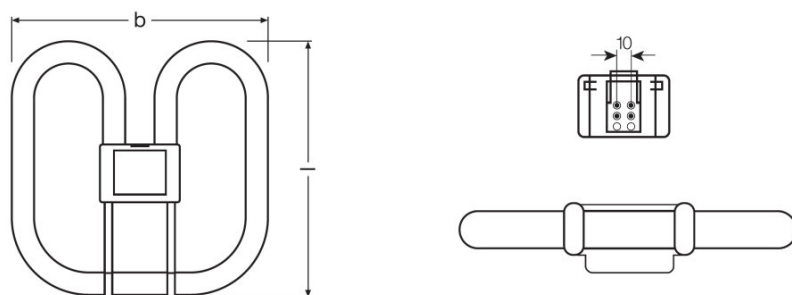

PRODUCT DATASHEET

CFL SQUARE 28 W/835 GR10Q

OSRAM CFL SQUARE 4 pins | Square CFLni with 4-pin GR10q base for ECG/CCG operation

AREAS OF APPLICATION

- Low-profile wall and ceiling luminaires
- Public buildings, reception areas, offices, corridors, etc.
- Shops
- Supermarkets and department stores
- Hotels, restaurants

PRODUCT FEATURES

- Short and compact pin-base lamp with double-turn tubes
- Single-ended four-pin plug-in GR10q base
- Color rendering index $R_a \geq 80$

TECHNICAL DATA

Electrical data

Nominal voltage	220 V
Rated wattage	28.00 W
Nominal wattage	28.00 W
Nominal current	0.32 A

Dimensions & weight

Overall length	205.0 mm
Length	205.0 mm ¹⁾
Length acc. to IEC standard	205 mm
Outer bulb	T12
Maximum diameter	17.0 mm

¹⁾ Maximum

Lifespan

Nominal lamp life time	13000 h
Rated lamp life time	13000 h
Service life	7500 h ¹⁾
Rated lamp survival factor at 2,000 h	0.99
Rated lamp survival factor at 4,000 h	0.99
Rated lamp survival factor at 6,000 h	0.95
Rated lamp survival factor at 8,000 h	0.88
Rated lamp survival factor at 12,000 h	0.59
Operation mode LLMF/LSF	HF
Lifespan	13000 h